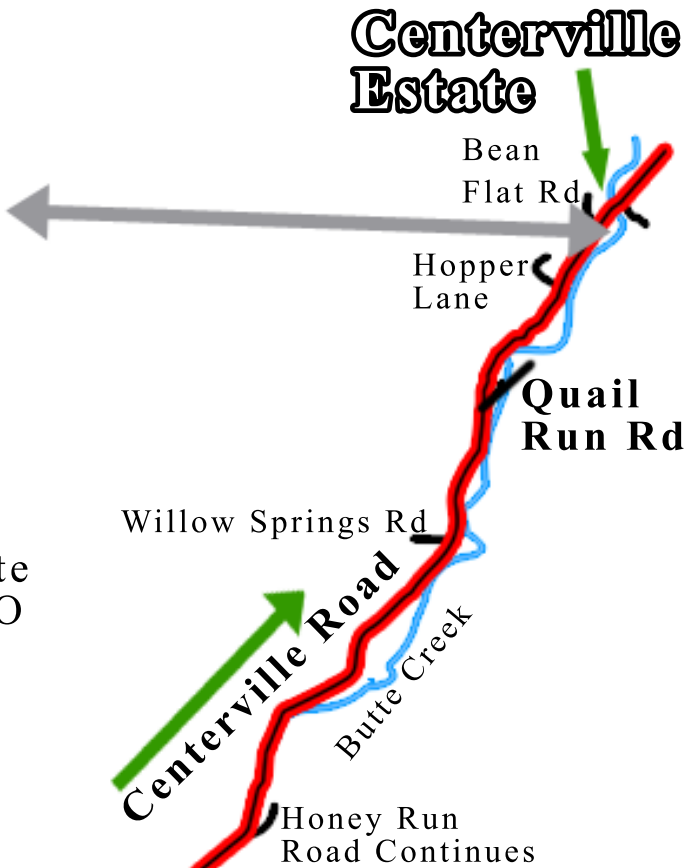

Enlarged Map of Centerville Estate  
13386 CENTERVILLE RD, CHICO

**CHICO, CA**

Turn Left Onto Honey Run Road, Across From Skyway Golf Park/Nevada Bob's

**FROM RENO:**

- Take all alternate routes to I-395 NORTH  
Toward SUSANVILLE
- Take the CA-70 WEST exit - go 105+ mi
- Turn right onto CA-149 - go 4.5 mi
- Take the CA-99 exit - go approximately 8.4 mi
- Take the Park Avenue ramp toward PARADISE - go 0.3 mi
- Turn Right on E PARK AVE - go 0.3 mi
- Continue on SKYWAY - go 1.0 mi
- LOOK FOR SKYWAY GOLF PARK ON THE RIGHT
- Turn Left on HONEY RUN RD - go 4.3 mi
- Bear Left on CENTERVILLE RD - go 4.7 mi
- Avoid going down Quail Run Rd. at the covered bridge.
- Arrive at 13386 CENTERVILLE RD, CHICO, on the Right  
just before the road crosses over Butte Creek.