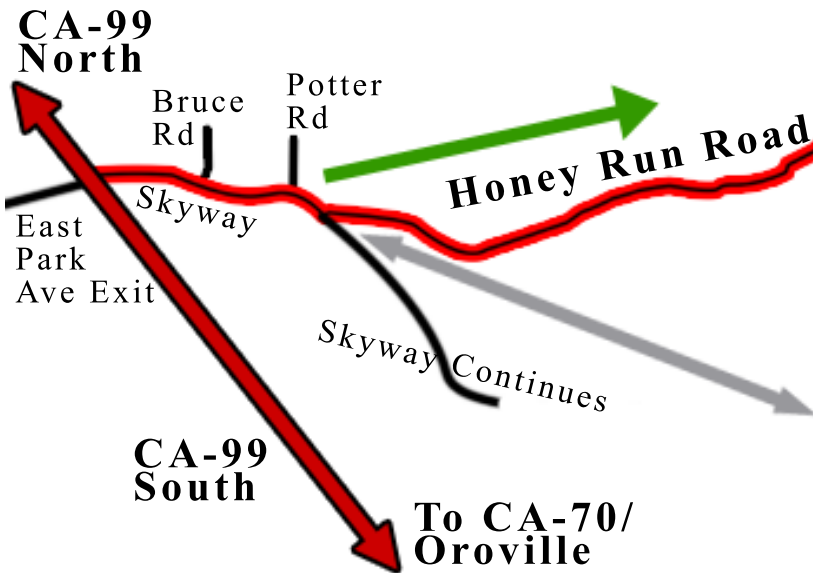

Enlarged Map of Centerville Estate  
13386 CENTERVILLE RD, CHICO

**CHICO, CA**

Turn Left Onto Honey Run Road, Across From Skyway Golf Park/Nevada Bob's

**FROM RENO:**

- Take all alternate routes to I-395 NORTH  
Toward SUSANVILLE
- Take the CA-70 WEST exit - go 105+ mi
- Turn right onto CA-149 - go 4.5 mi
- Take the CA-99 exit - go approximately 8.4 mi
- Take the Park Avenue ramp toward PARADISE - go 0.3 mi
- Turn Right on E PARK AVE - go 0.3 mi
- Continue on SKYWAY - go 1.0 mi
- LOOK FOR SKYWAY GOLF PARK ON THE RIGHT
- Turn Left on HONEY RUN RD - go 4.3 mi
- Bear Left on CENTERVILLE RD - go 4.7 mi
- Avoid going down Quail Run Rd. at the covered bridge.
- Arrive at 13386 CENTERVILLE RD, CHICO, on the Right  
just before the road crosses over Butte Creek.